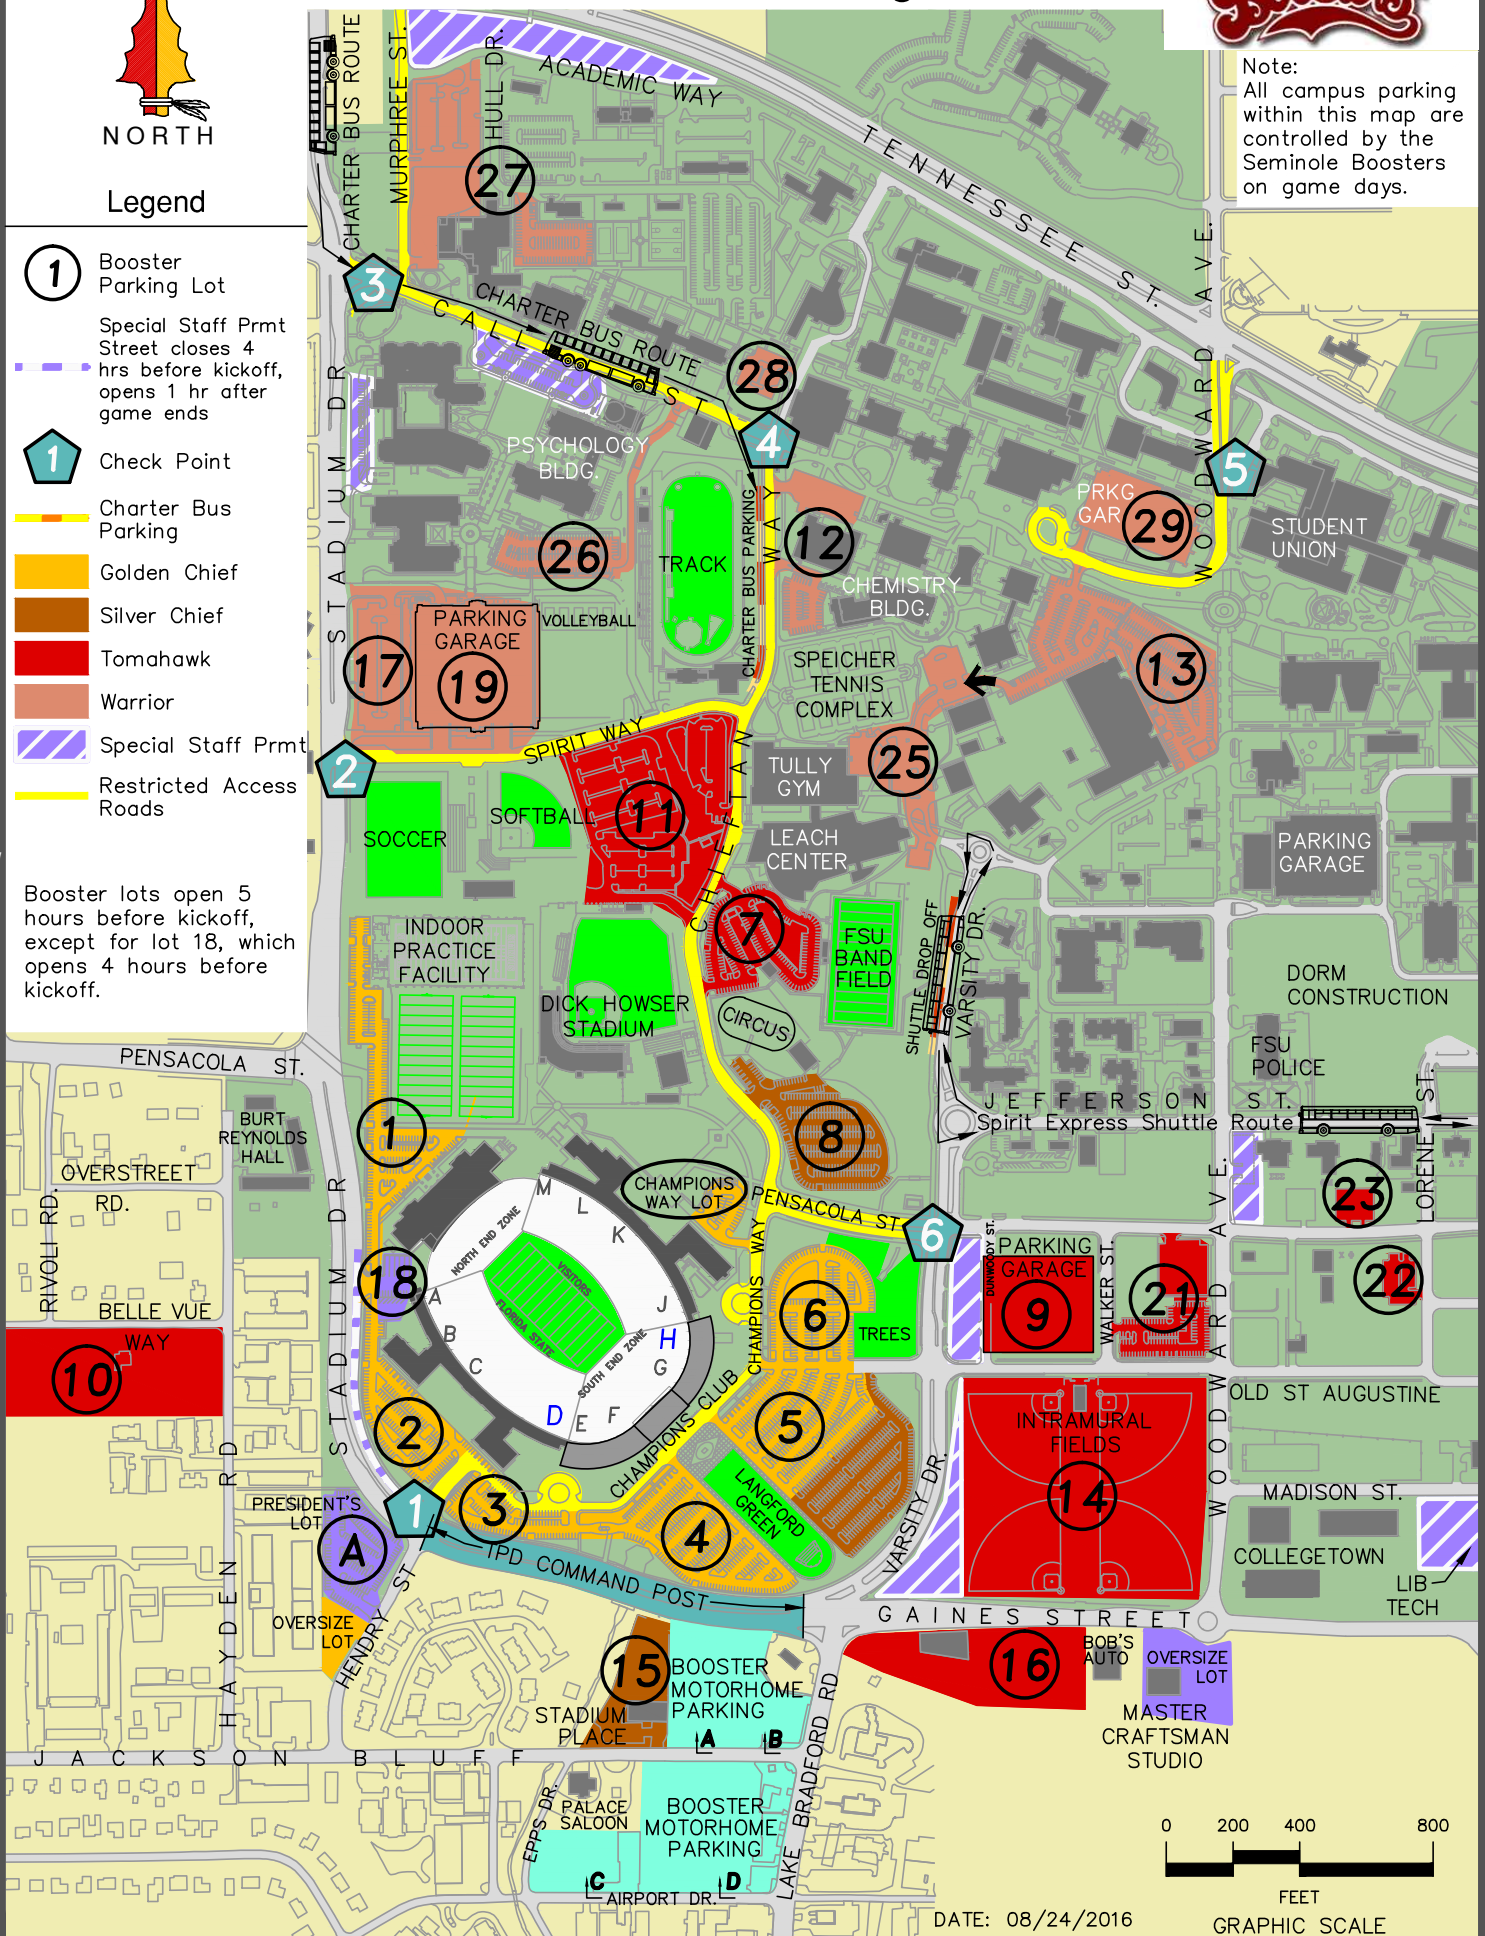

# FSU Football Parking 2016

NORTH

## Legend

- 1** Booster Parking Lot
- Special Staff Prmt Street closes 4 hrs before kickoff, opens 1 hr after game ends
- 1** Check Point
- Charter Bus Parking
- Golden Chief
- Silver Chief
- Tomahawk
- Warrior
- Special Staff Prmt
- Restricted Access Roads

Booster lots open 5 hours before kickoff, except for lot 18, which opens 4 hours before kickoff.

Note:  
All campus parking within this map are controlled by the Seminole Boosters on game days.

WEST

EAST