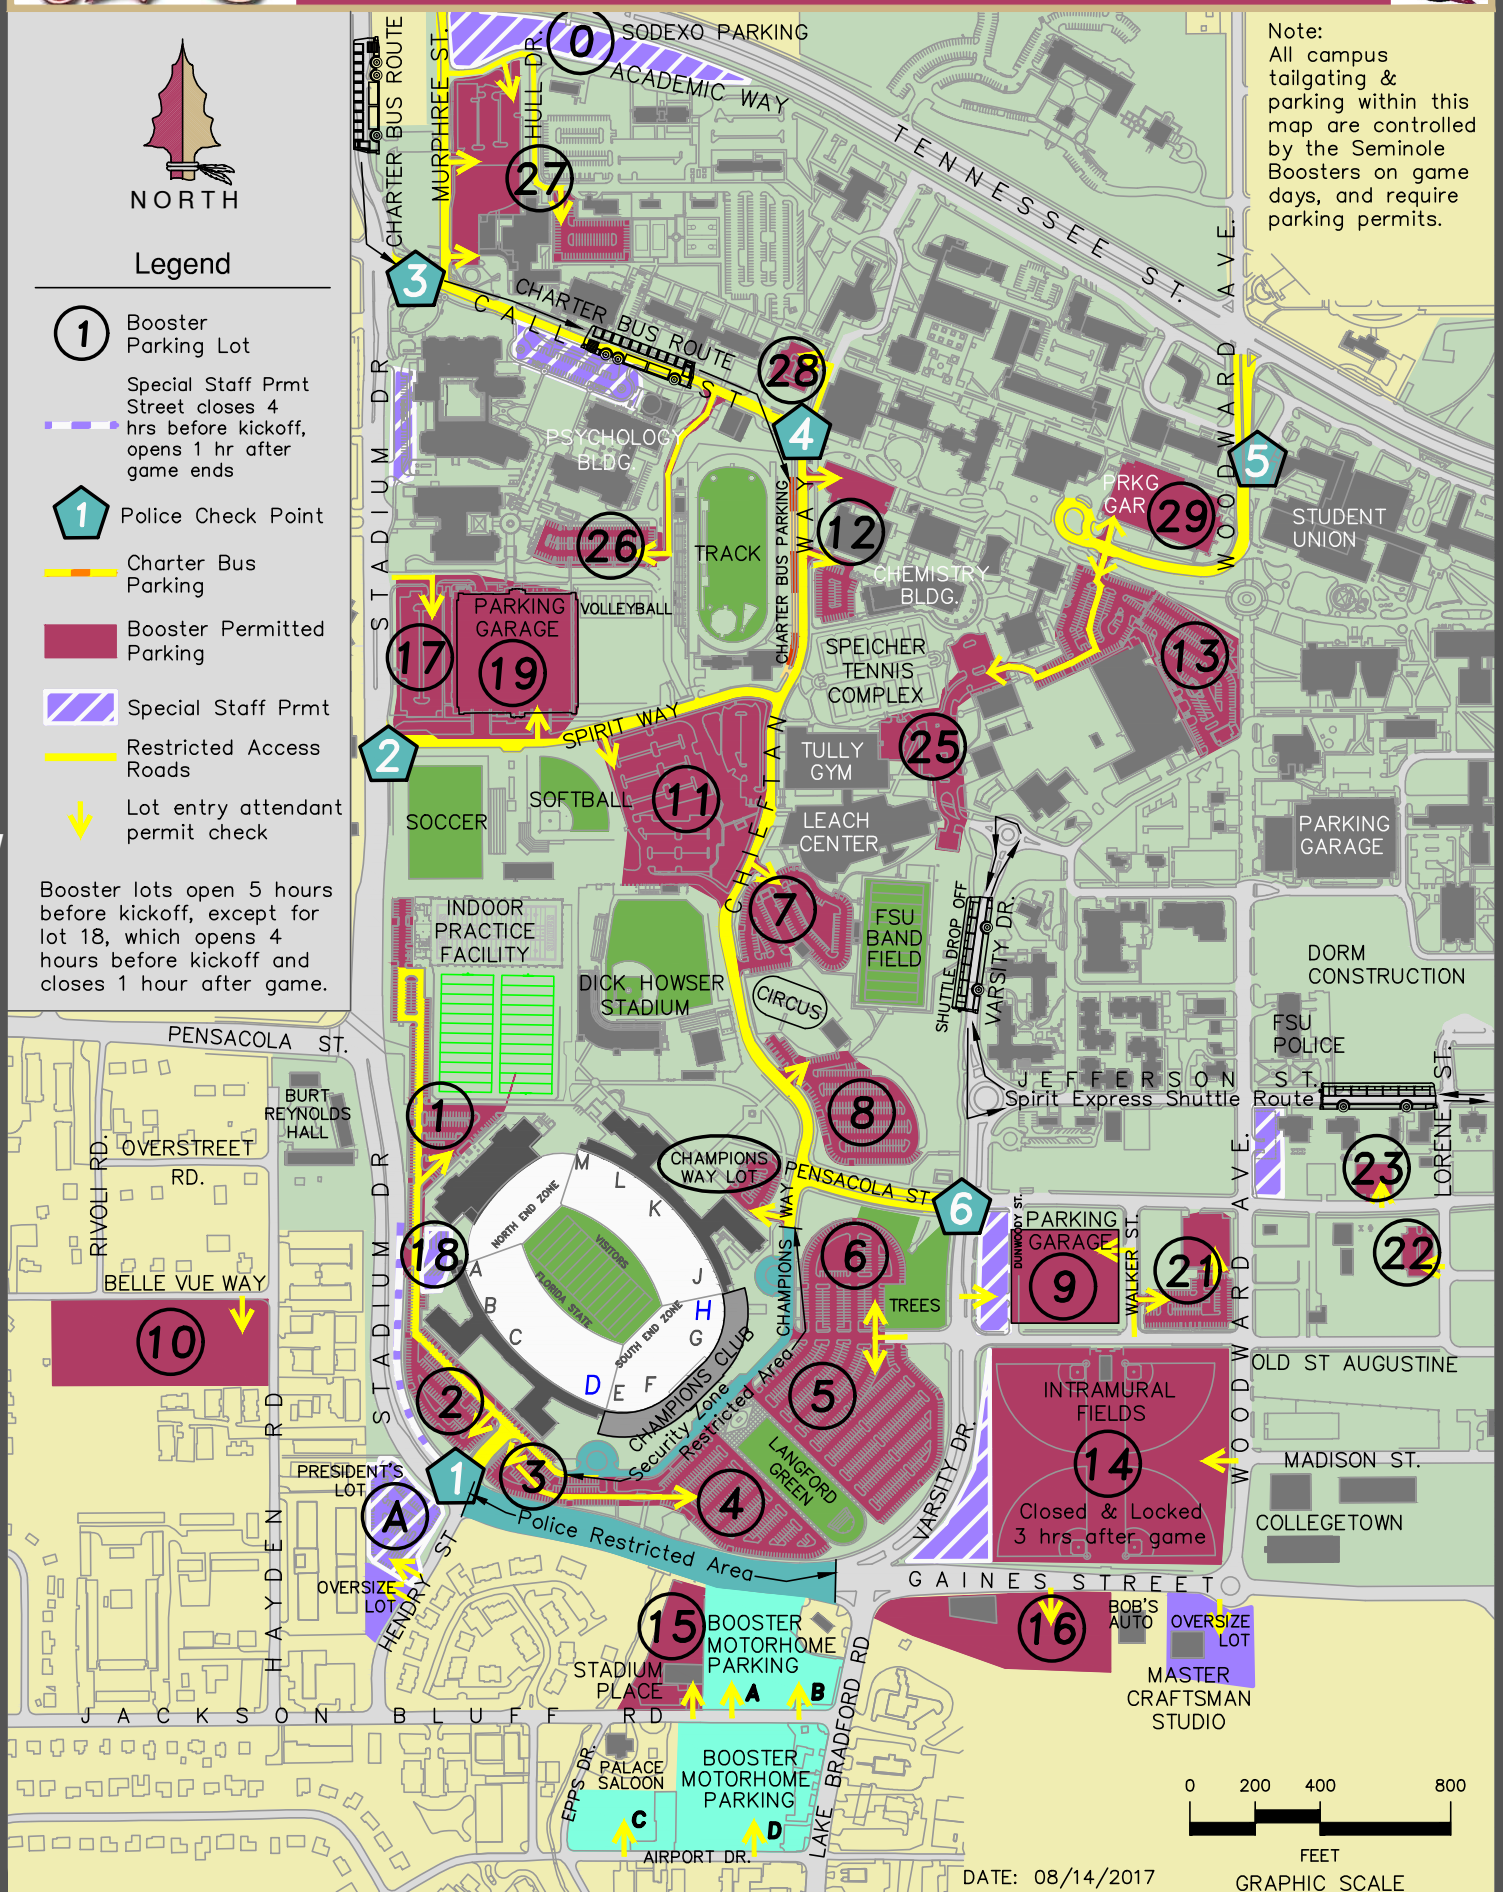

NORTH

Legend

- 1** Booster Parking Lot
- Special Staff Prmt Street closes 4 hrs before kickoff, opens 1 hr after game ends
- 1** Police Check Point
- Charter Bus Parking
- Booster Permitted Parking
- Special Staff Prmt
- Restricted Access Roads
- Lot entry attendant permit check

Booster lots open 5 hours before kickoff, except for lot 18, which opens 4 hours before kickoff and closes 1 hour after game.

Note: All campus tailgating & parking within this map are controlled by the Seminole Boosters on game days, and require parking permits.

WEST

EAST

DATE: 08/14/2017