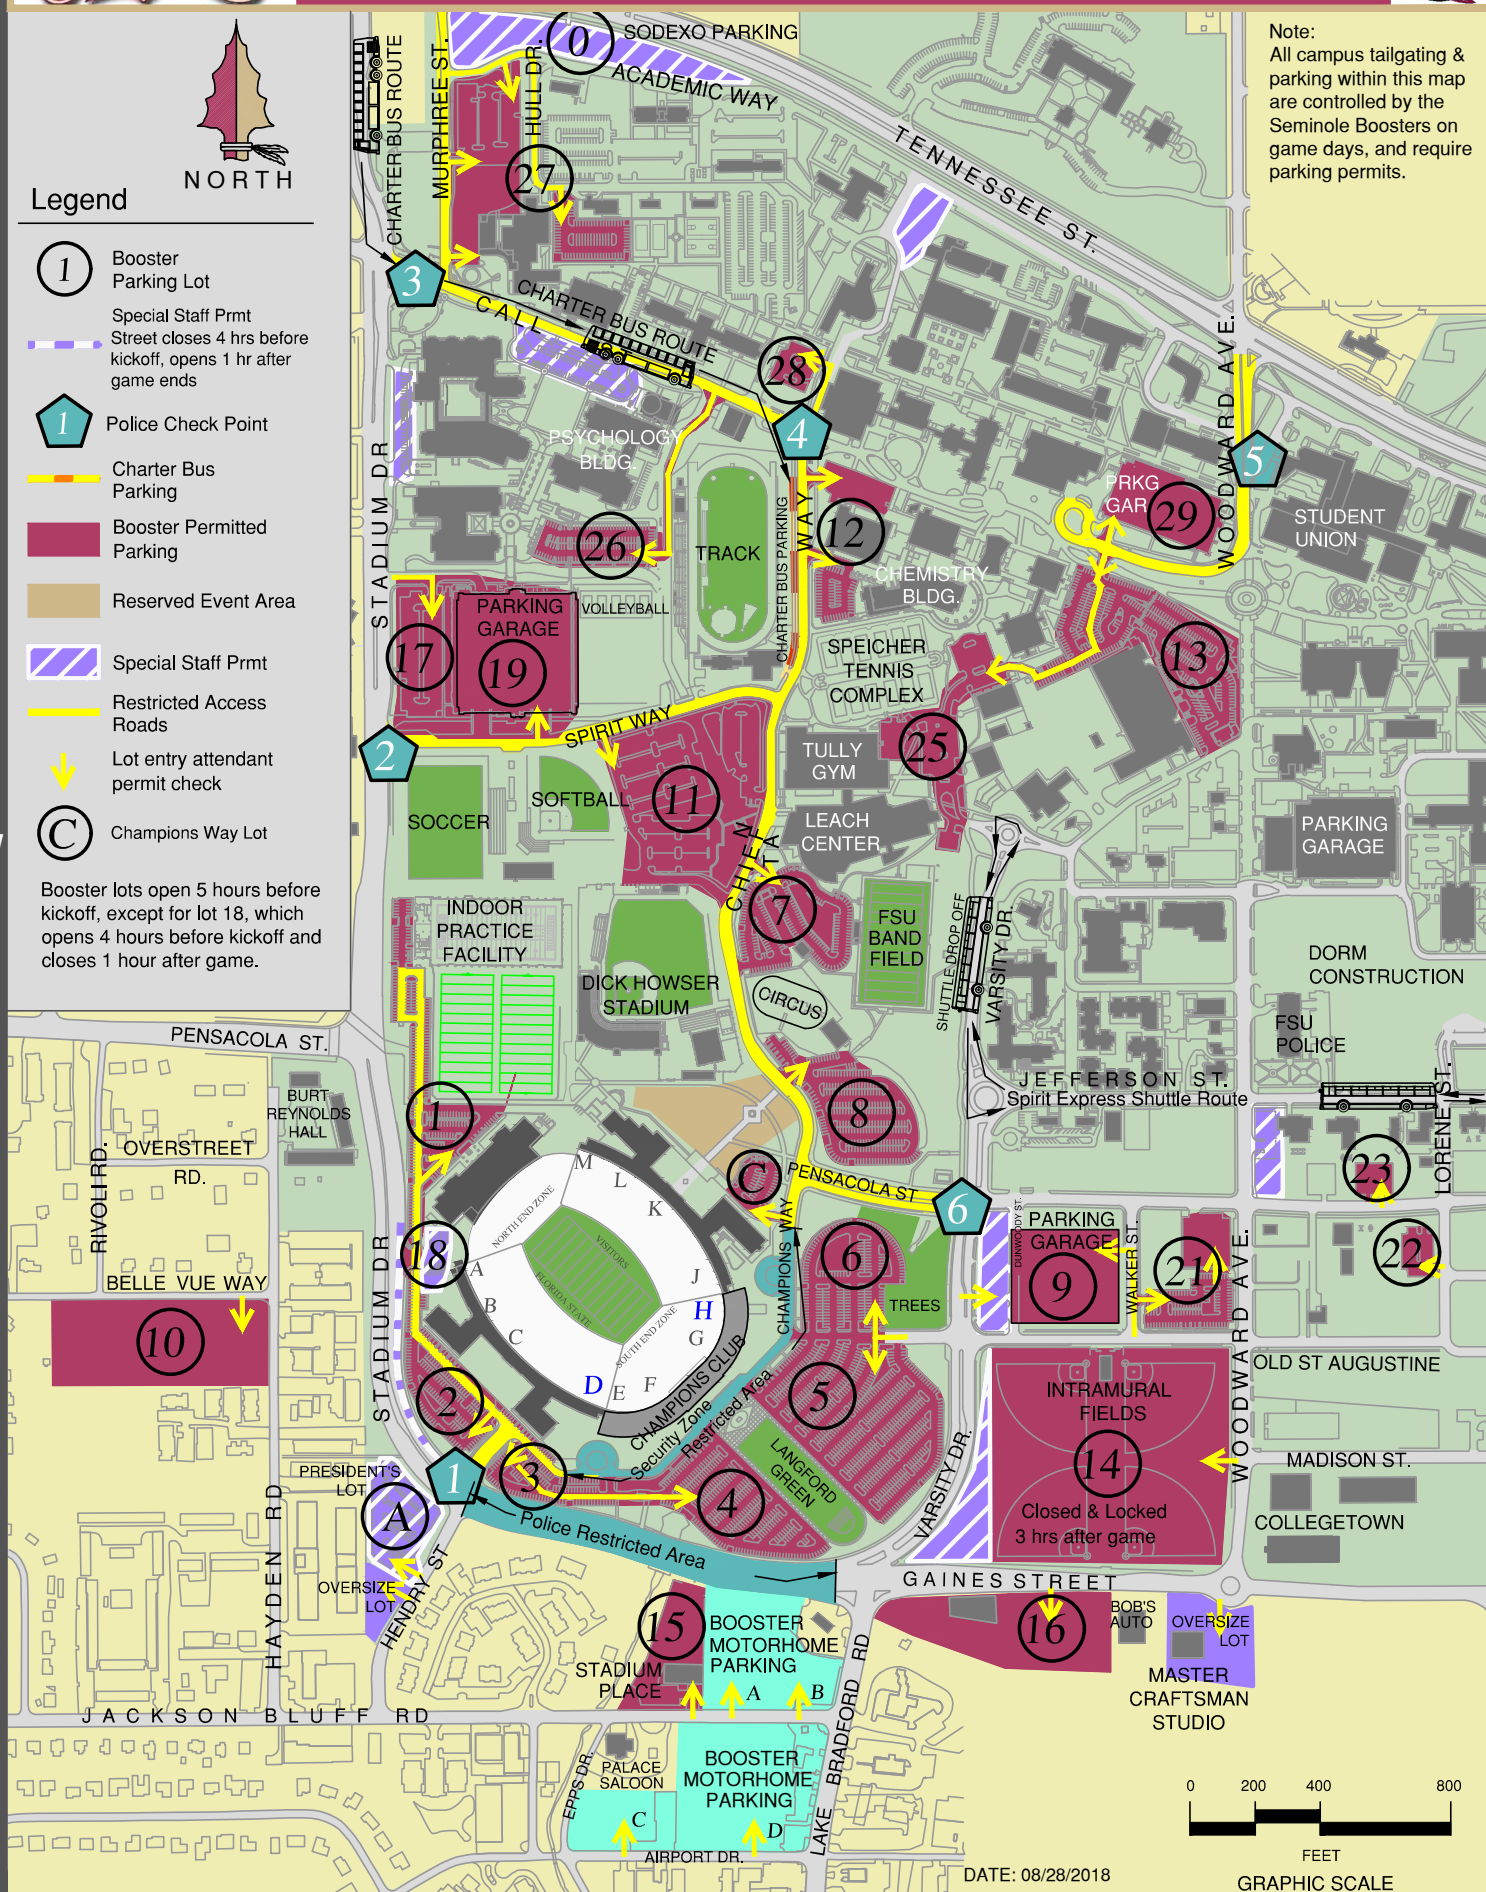

FOOTBALL PARKING 2018

Legend

- 1** Booster Parking Lot
- Special Staff Prmt
- Street closes 4 hrs before kickoff, opens 1 hr after game ends
- 5** Police Check Point
- Charter Bus Parking
- Booster Permitted Parking
- Reserved Event Area
- Special Staff Prmt
- Restricted Access Roads
- Lot entry attendant permit check
- C** Champions Way Lot

Booster lots open 5 hours before kickoff, except for lot 18, which opens 4 hours before kickoff and closes 1 hour after game.

Note: All campus tailgating & parking within this map are controlled by the Seminole Boosters on game days, and require parking permits.

WEST

EAST