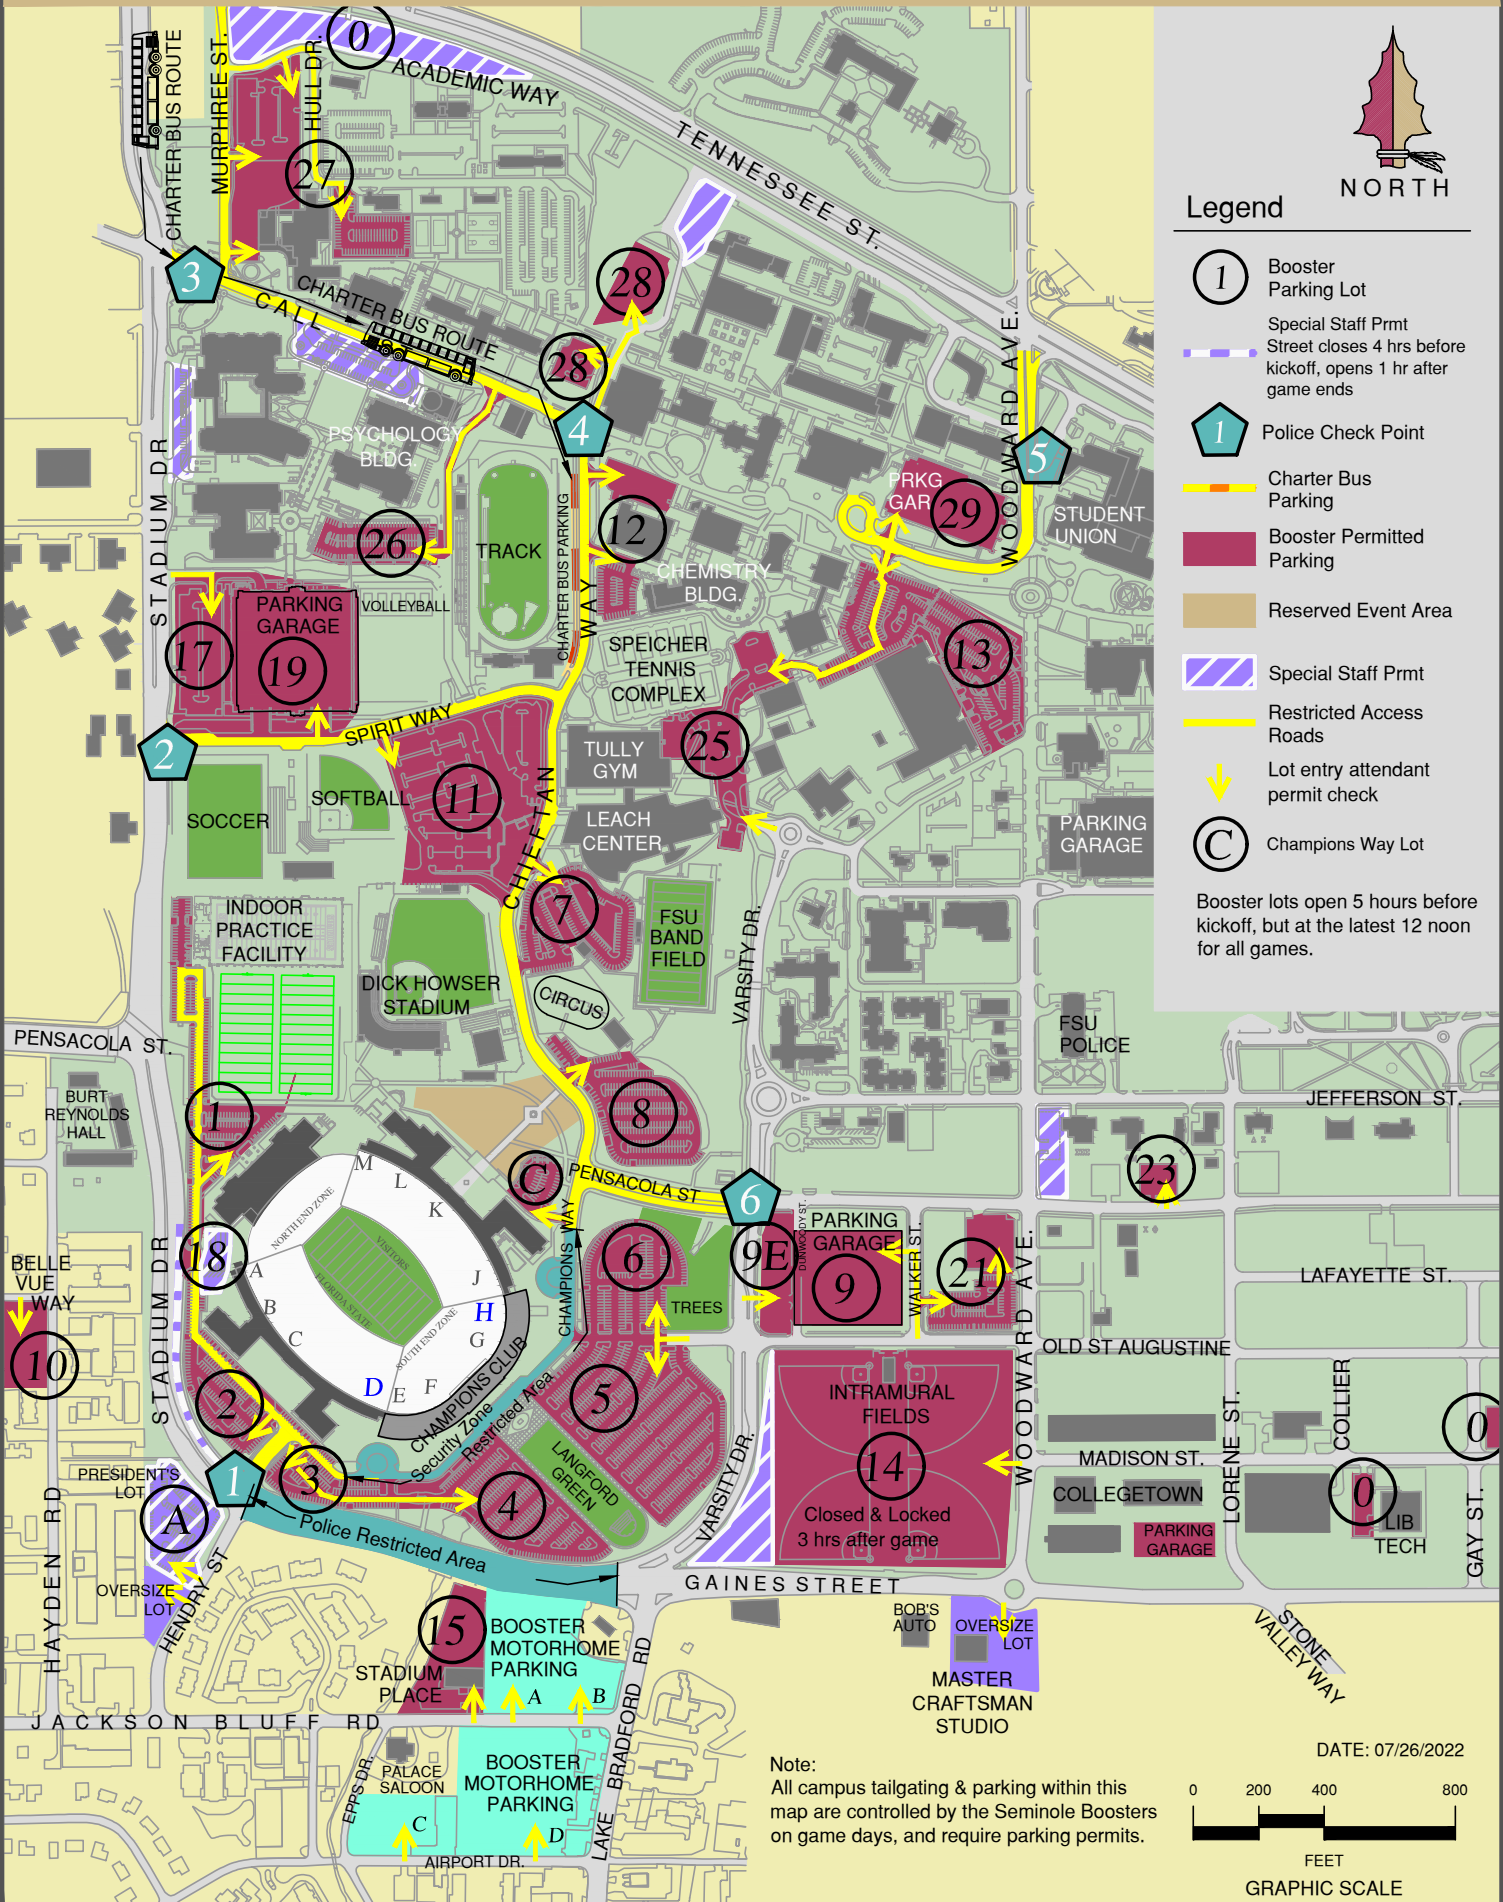

FOOTBALL PARKING 2022

Legend

- Booster Parking Lot
- Special Staff Prmt
Street closes 4 hrs before kickoff, opens 1 hr after game ends
- Police Check Point
- Charter Bus Parking
- Booster Permitted Parking
- Reserved Event Area
- Special Staff Prmt
- Restricted Access Roads
- Lot entry attendant permit check
- Champions Way Lot

Booster lots open 5 hours before kickoff, but at the latest 12 noon for all games.

WEST

EAST

Note:
All campus tailgating & parking within this map are controlled by the Seminole Boosters on game days, and require parking permits.