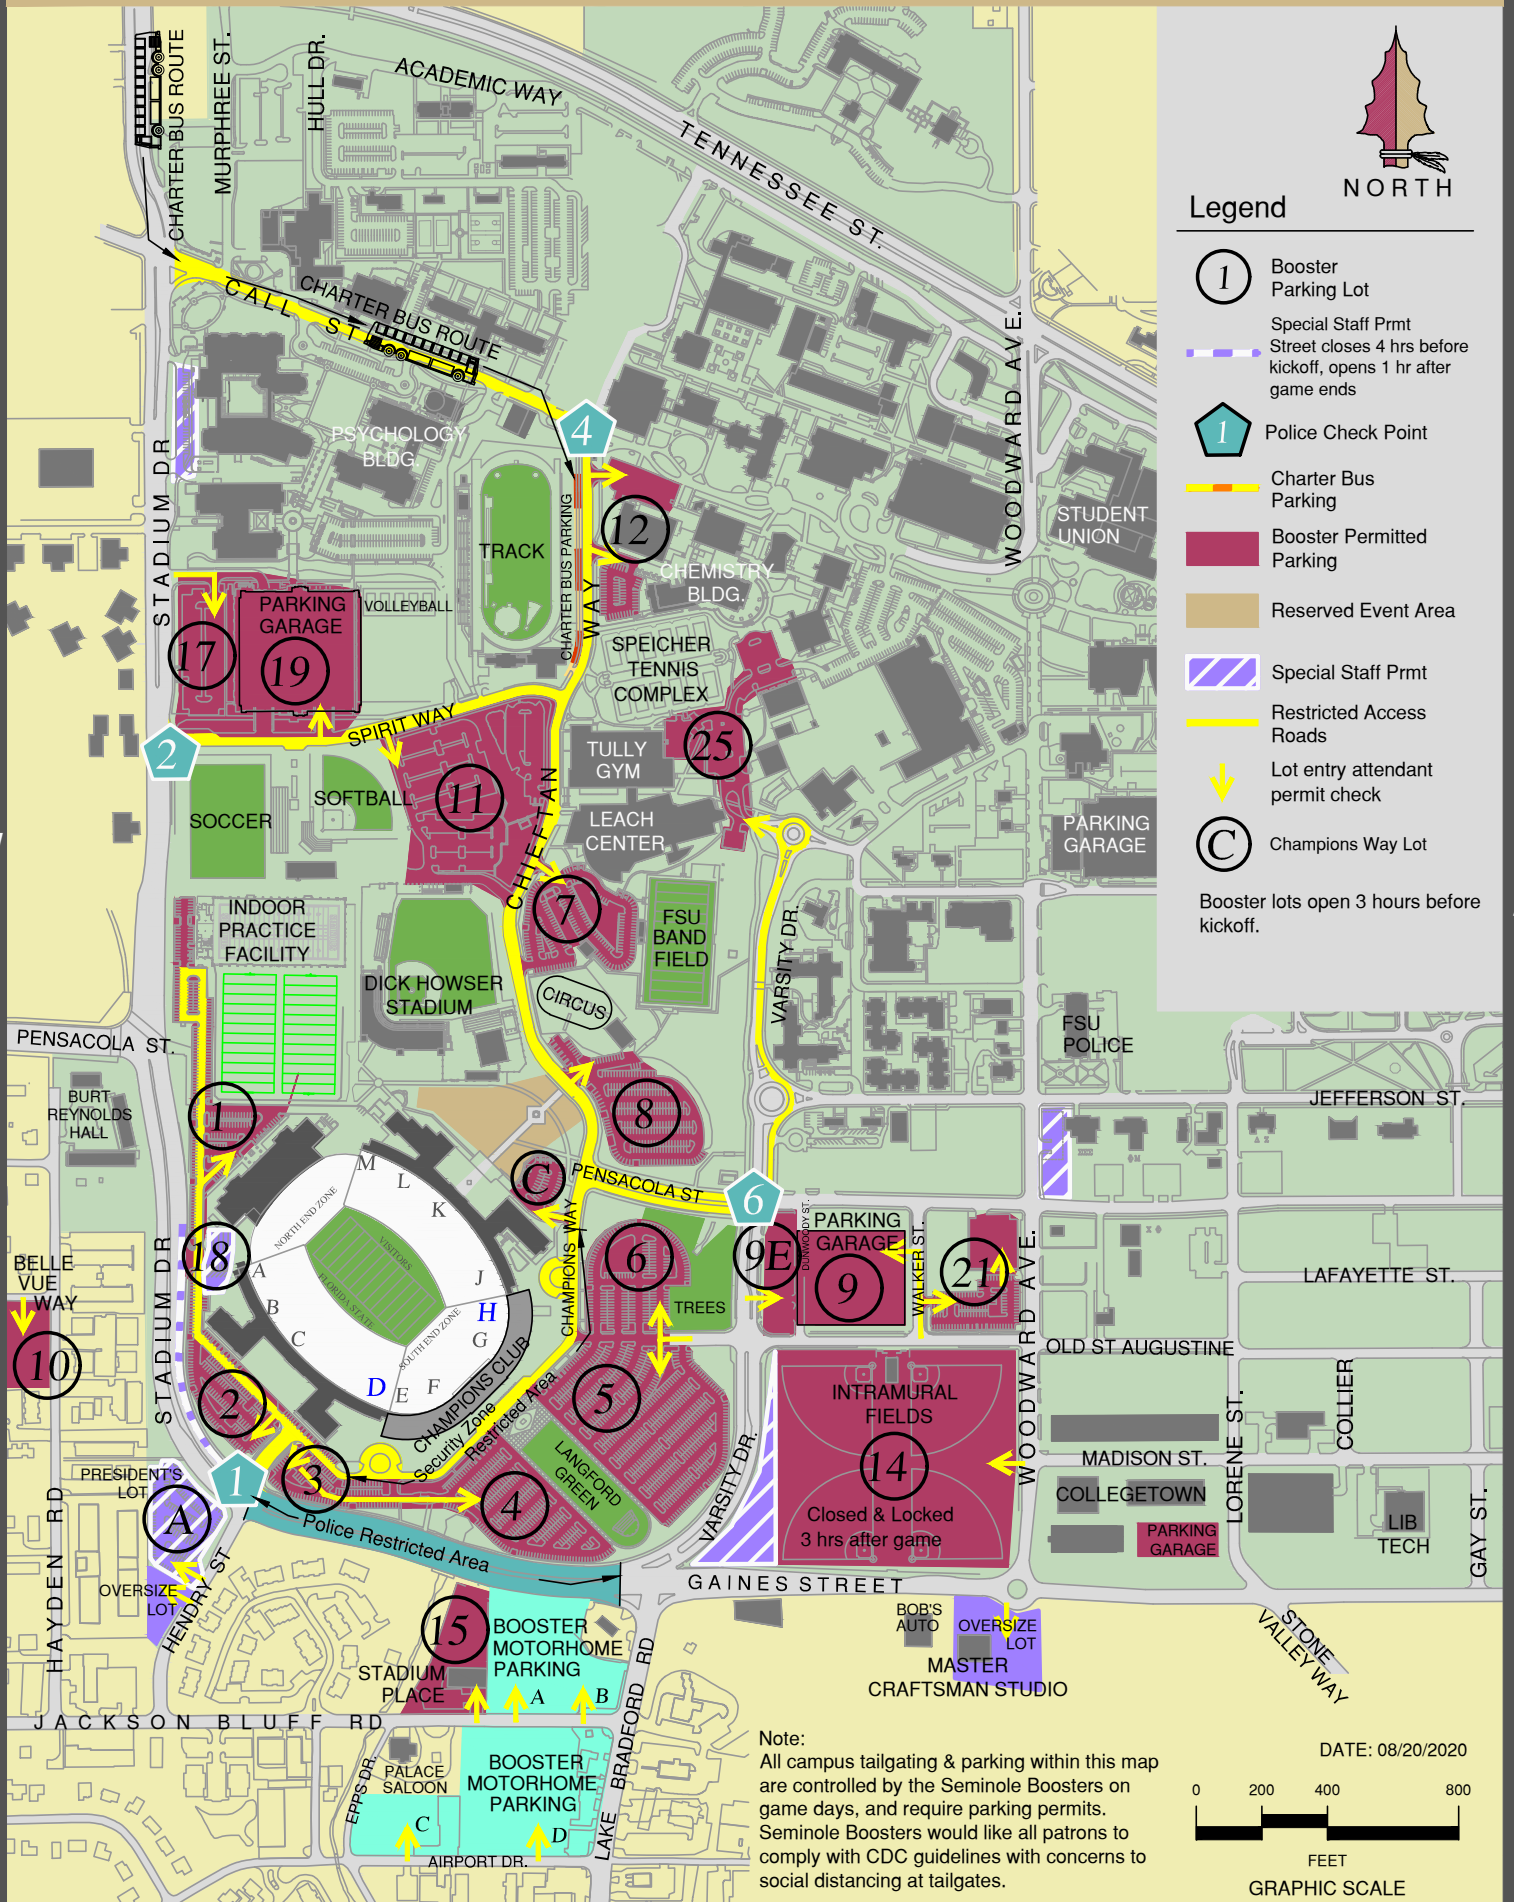

Legend

- Booster Parking Lot
 - Special Staff Prmt Street closes 4 hrs before kickoff, opens 1 hr after game ends
 - Police Check Point
 - Charter Bus Parking
 - Booster Permitted Parking
 - Reserved Event Area
 - Special Staff Prmt
 - Restricted Access Roads
 - Lot entry attendant permit check
 - Champions Way Lot
- Booster lots open 3 hours before kickoff.

WEST

EAST

Note:
 All campus tailgating & parking within this map are controlled by the Seminole Boosters on game days, and require parking permits. Seminole Boosters would like all patrons to comply with CDC guidelines with concerns to social distancing at tailgates.

DATE: 08/20/2020