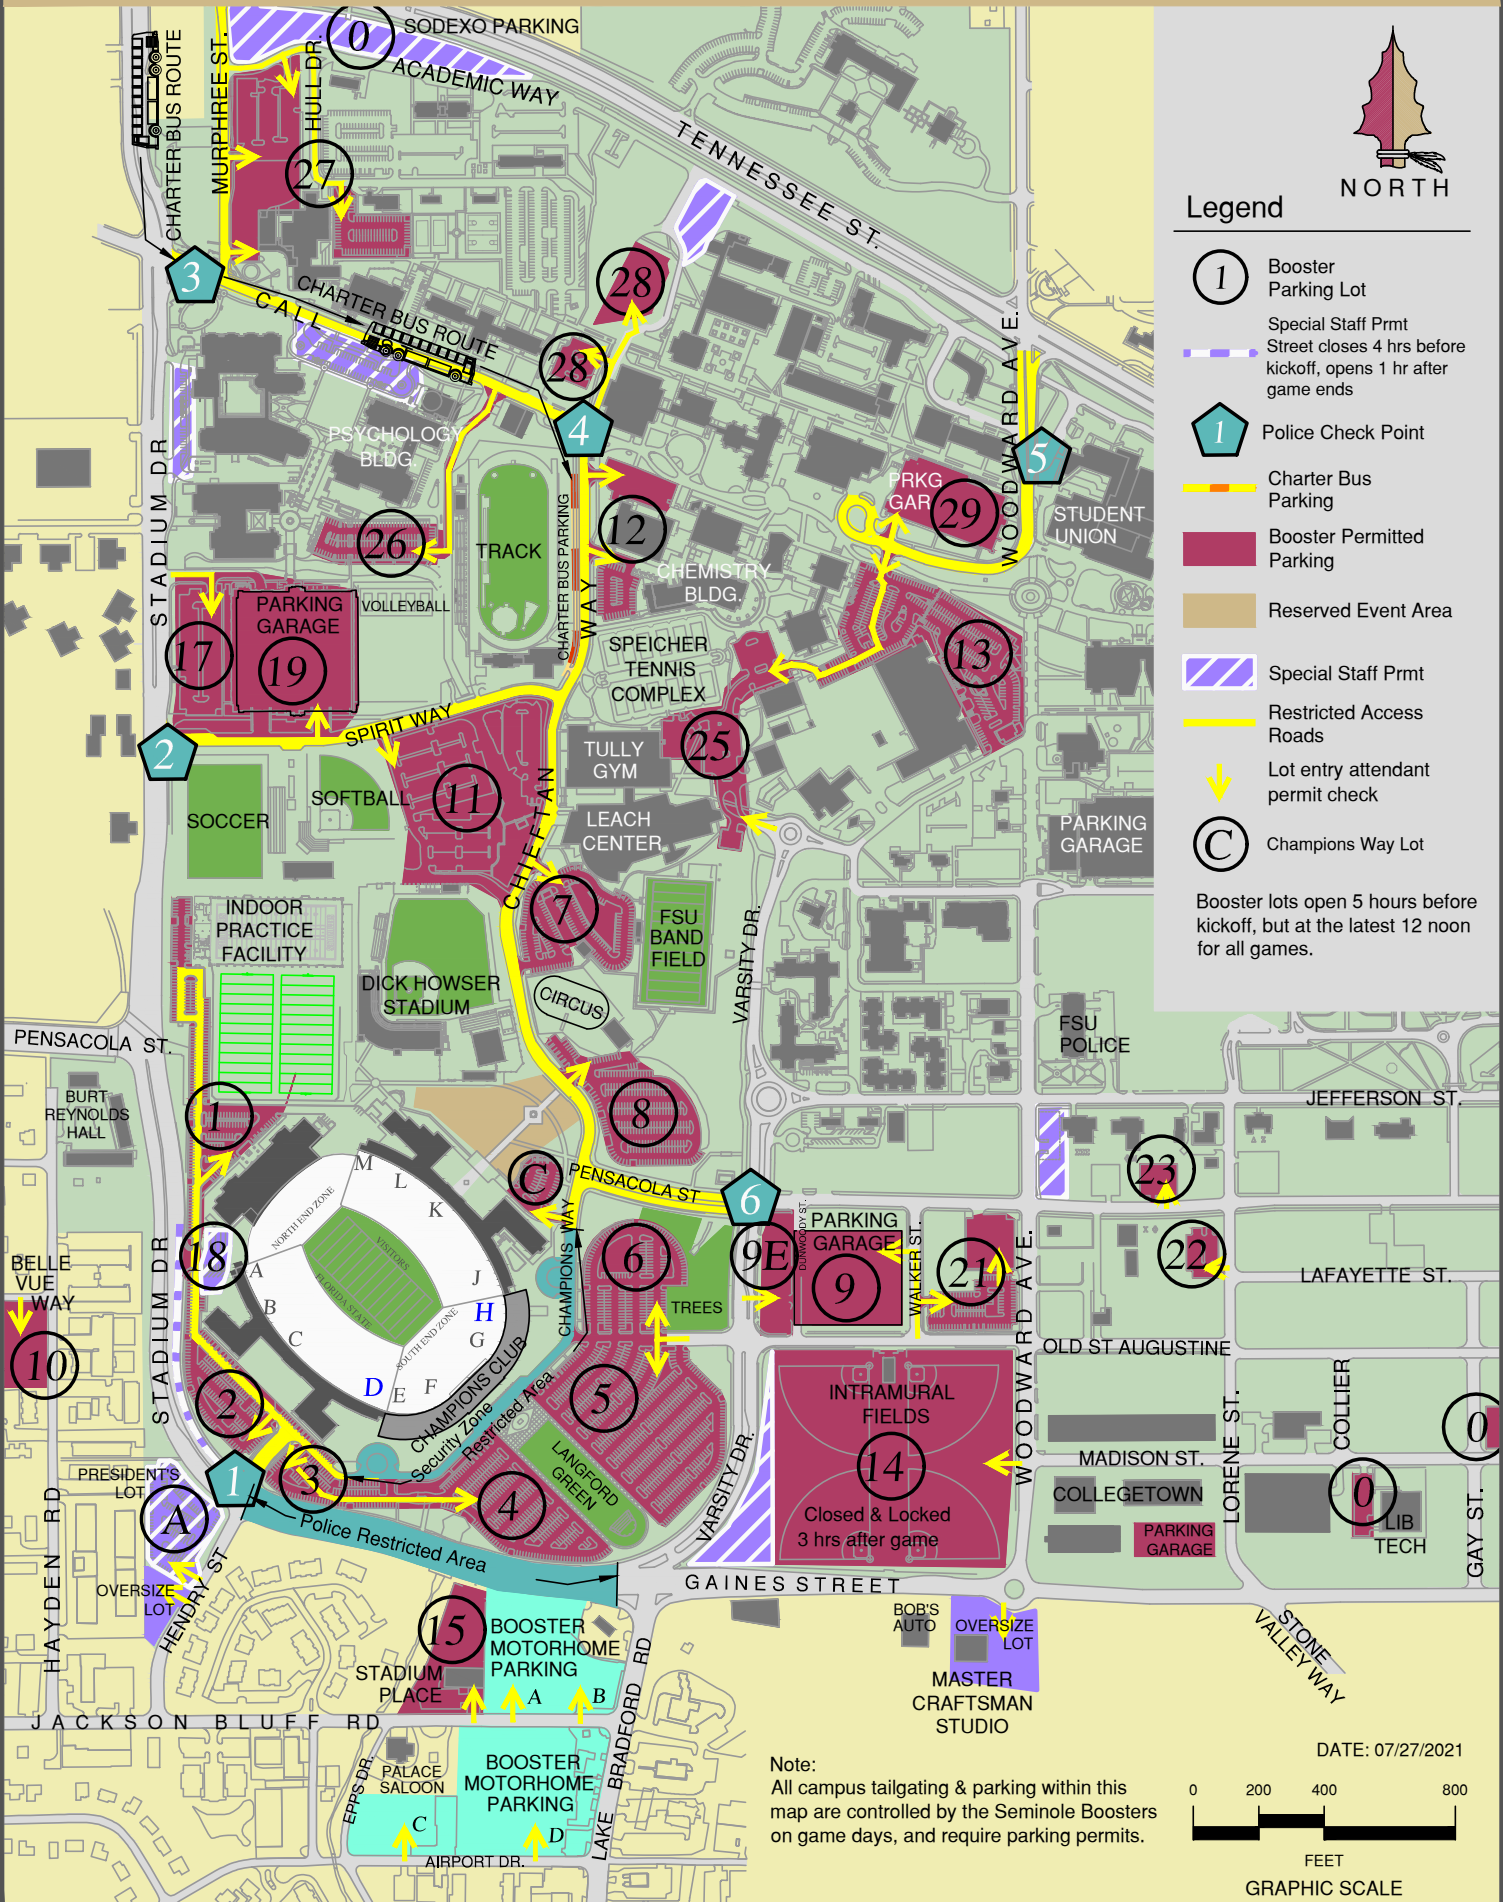

FOOTBALL PARKING 2021

Legend

- Booster Parking Lot
- Special Staff Prmt
Street closes 4 hrs before kickoff, opens 1 hr after game ends
- Police Check Point
- Charter Bus Parking
- Booster Permitted Parking
- Reserved Event Area
- Special Staff Prmt
- Restricted Access Roads
- Lot entry attendant permit check
- Champions Way Lot

Booster lots open 5 hours before kickoff, but at the latest 12 noon for all games.

Note: All campus tailgating & parking within this map are controlled by the Seminole Boosters on game days, and require parking permits.

DATE: 07/27/2021

WEST

EAST