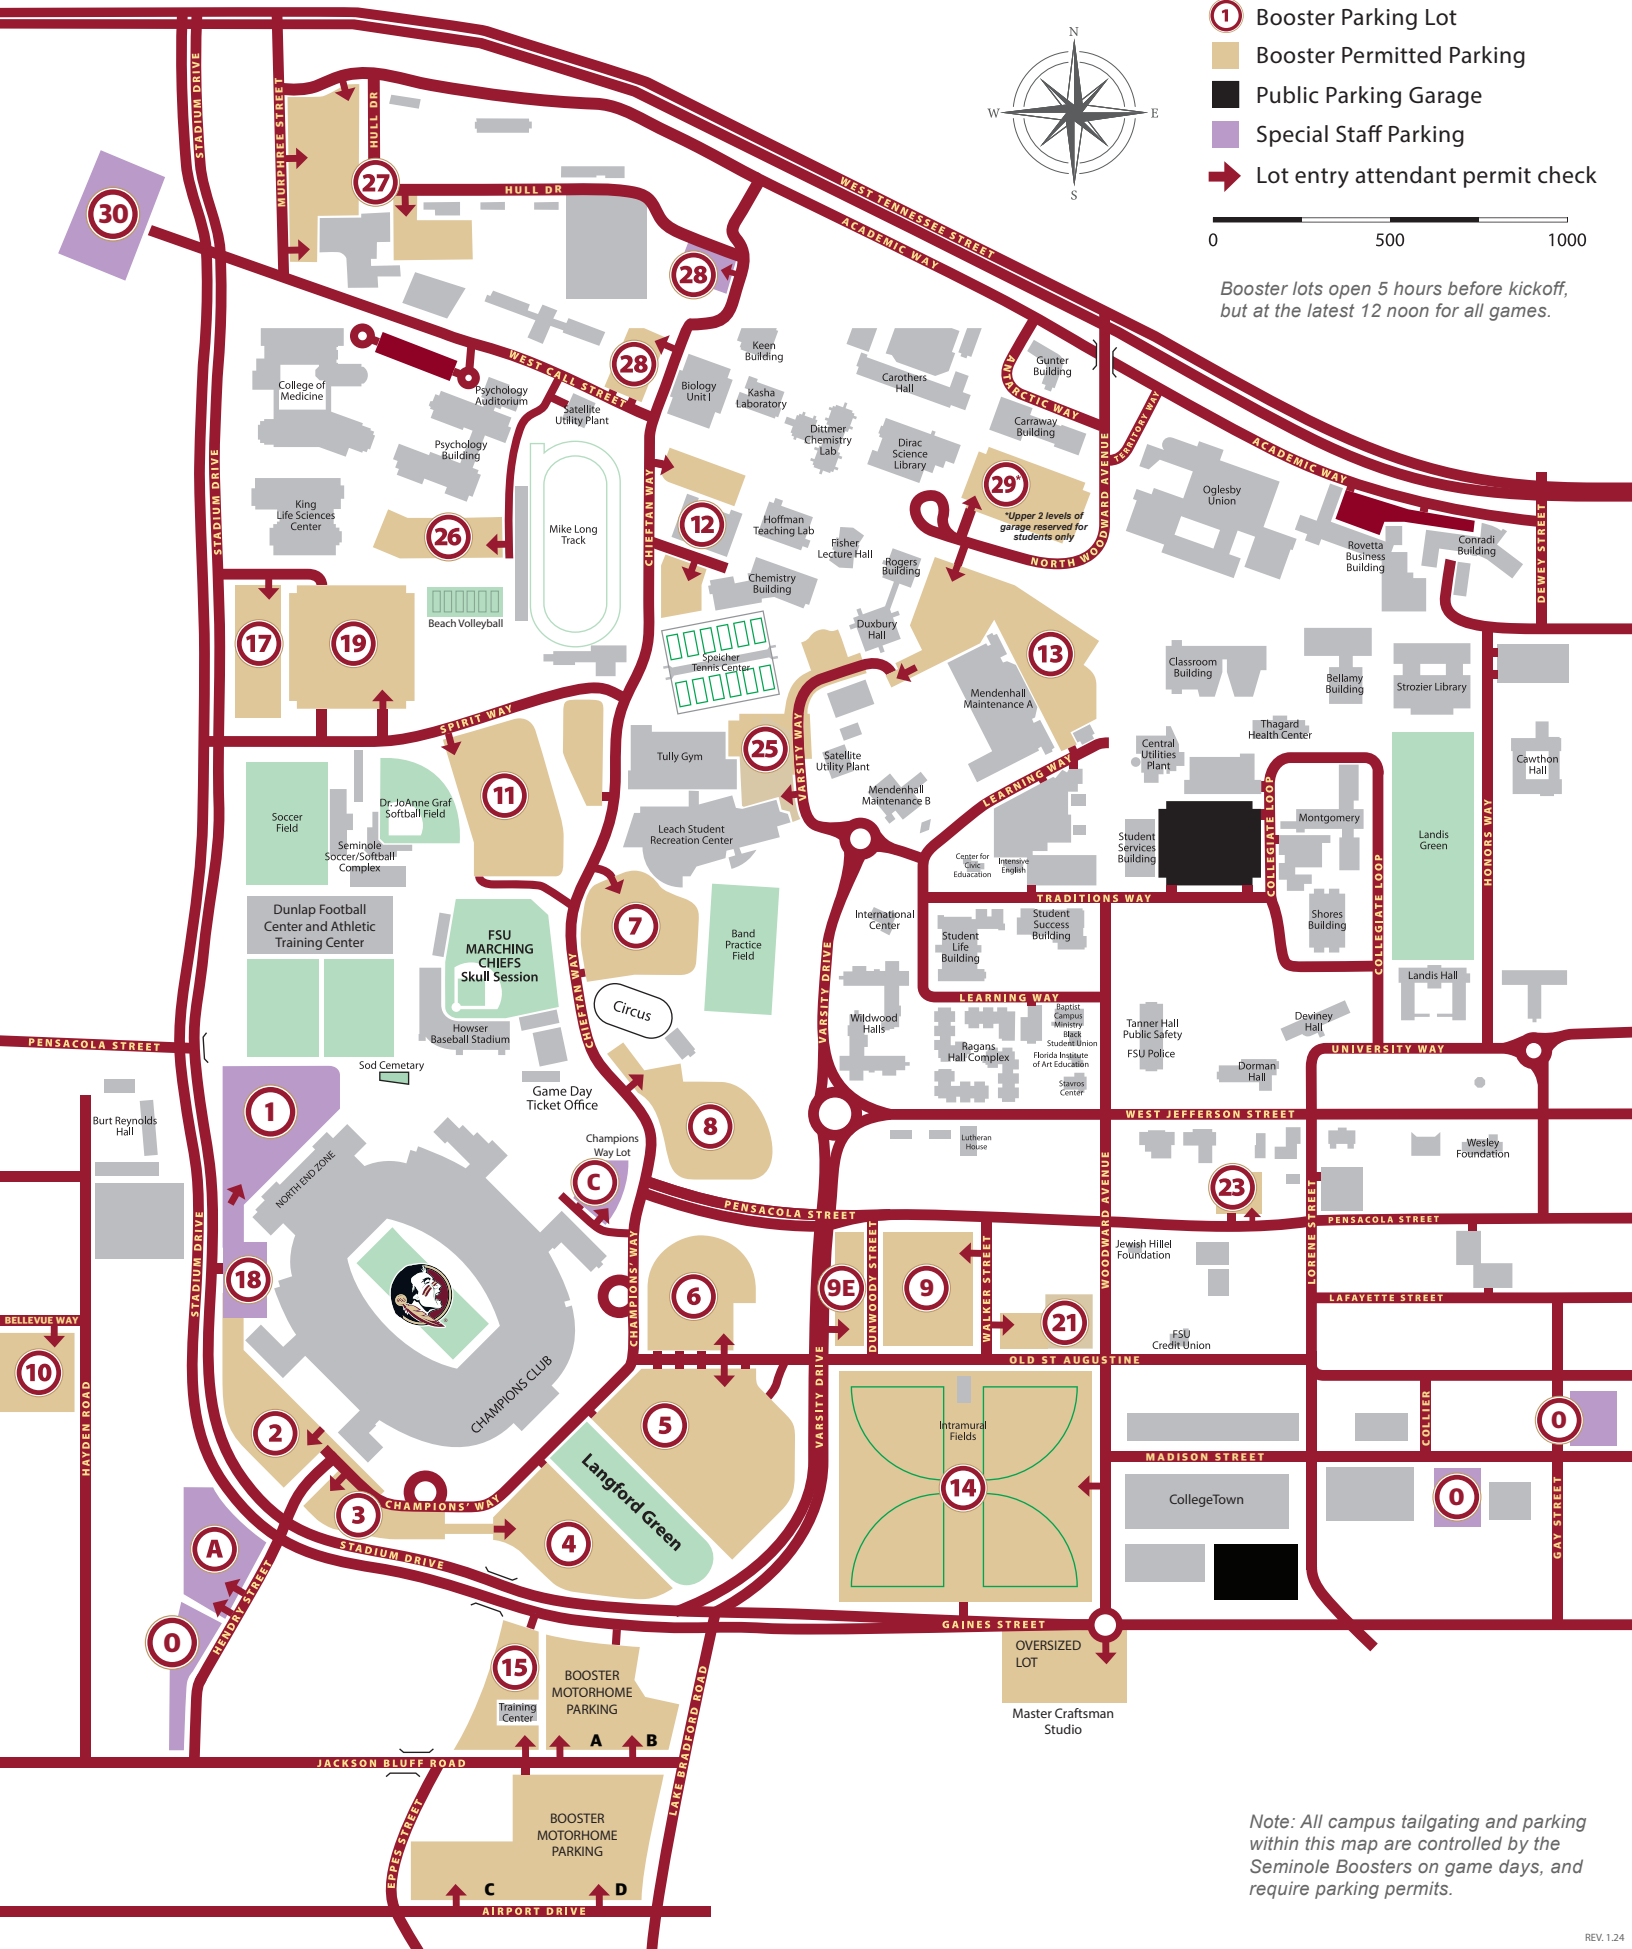

# FOOTBALL PARKING MAP 2024

- 1 Booster Parking Lot
- Booster Permitted Parking
- Public Parking Garage
- Special Staff Parking
- Lot entry attendant permit check

0 500 1000

*Booster lots open 5 hours before kickoff, but at the latest 12 noon for all games.*

*Note: All campus tailgating and parking within this map are controlled by the Seminole Boosters on game days, and require parking permits.*