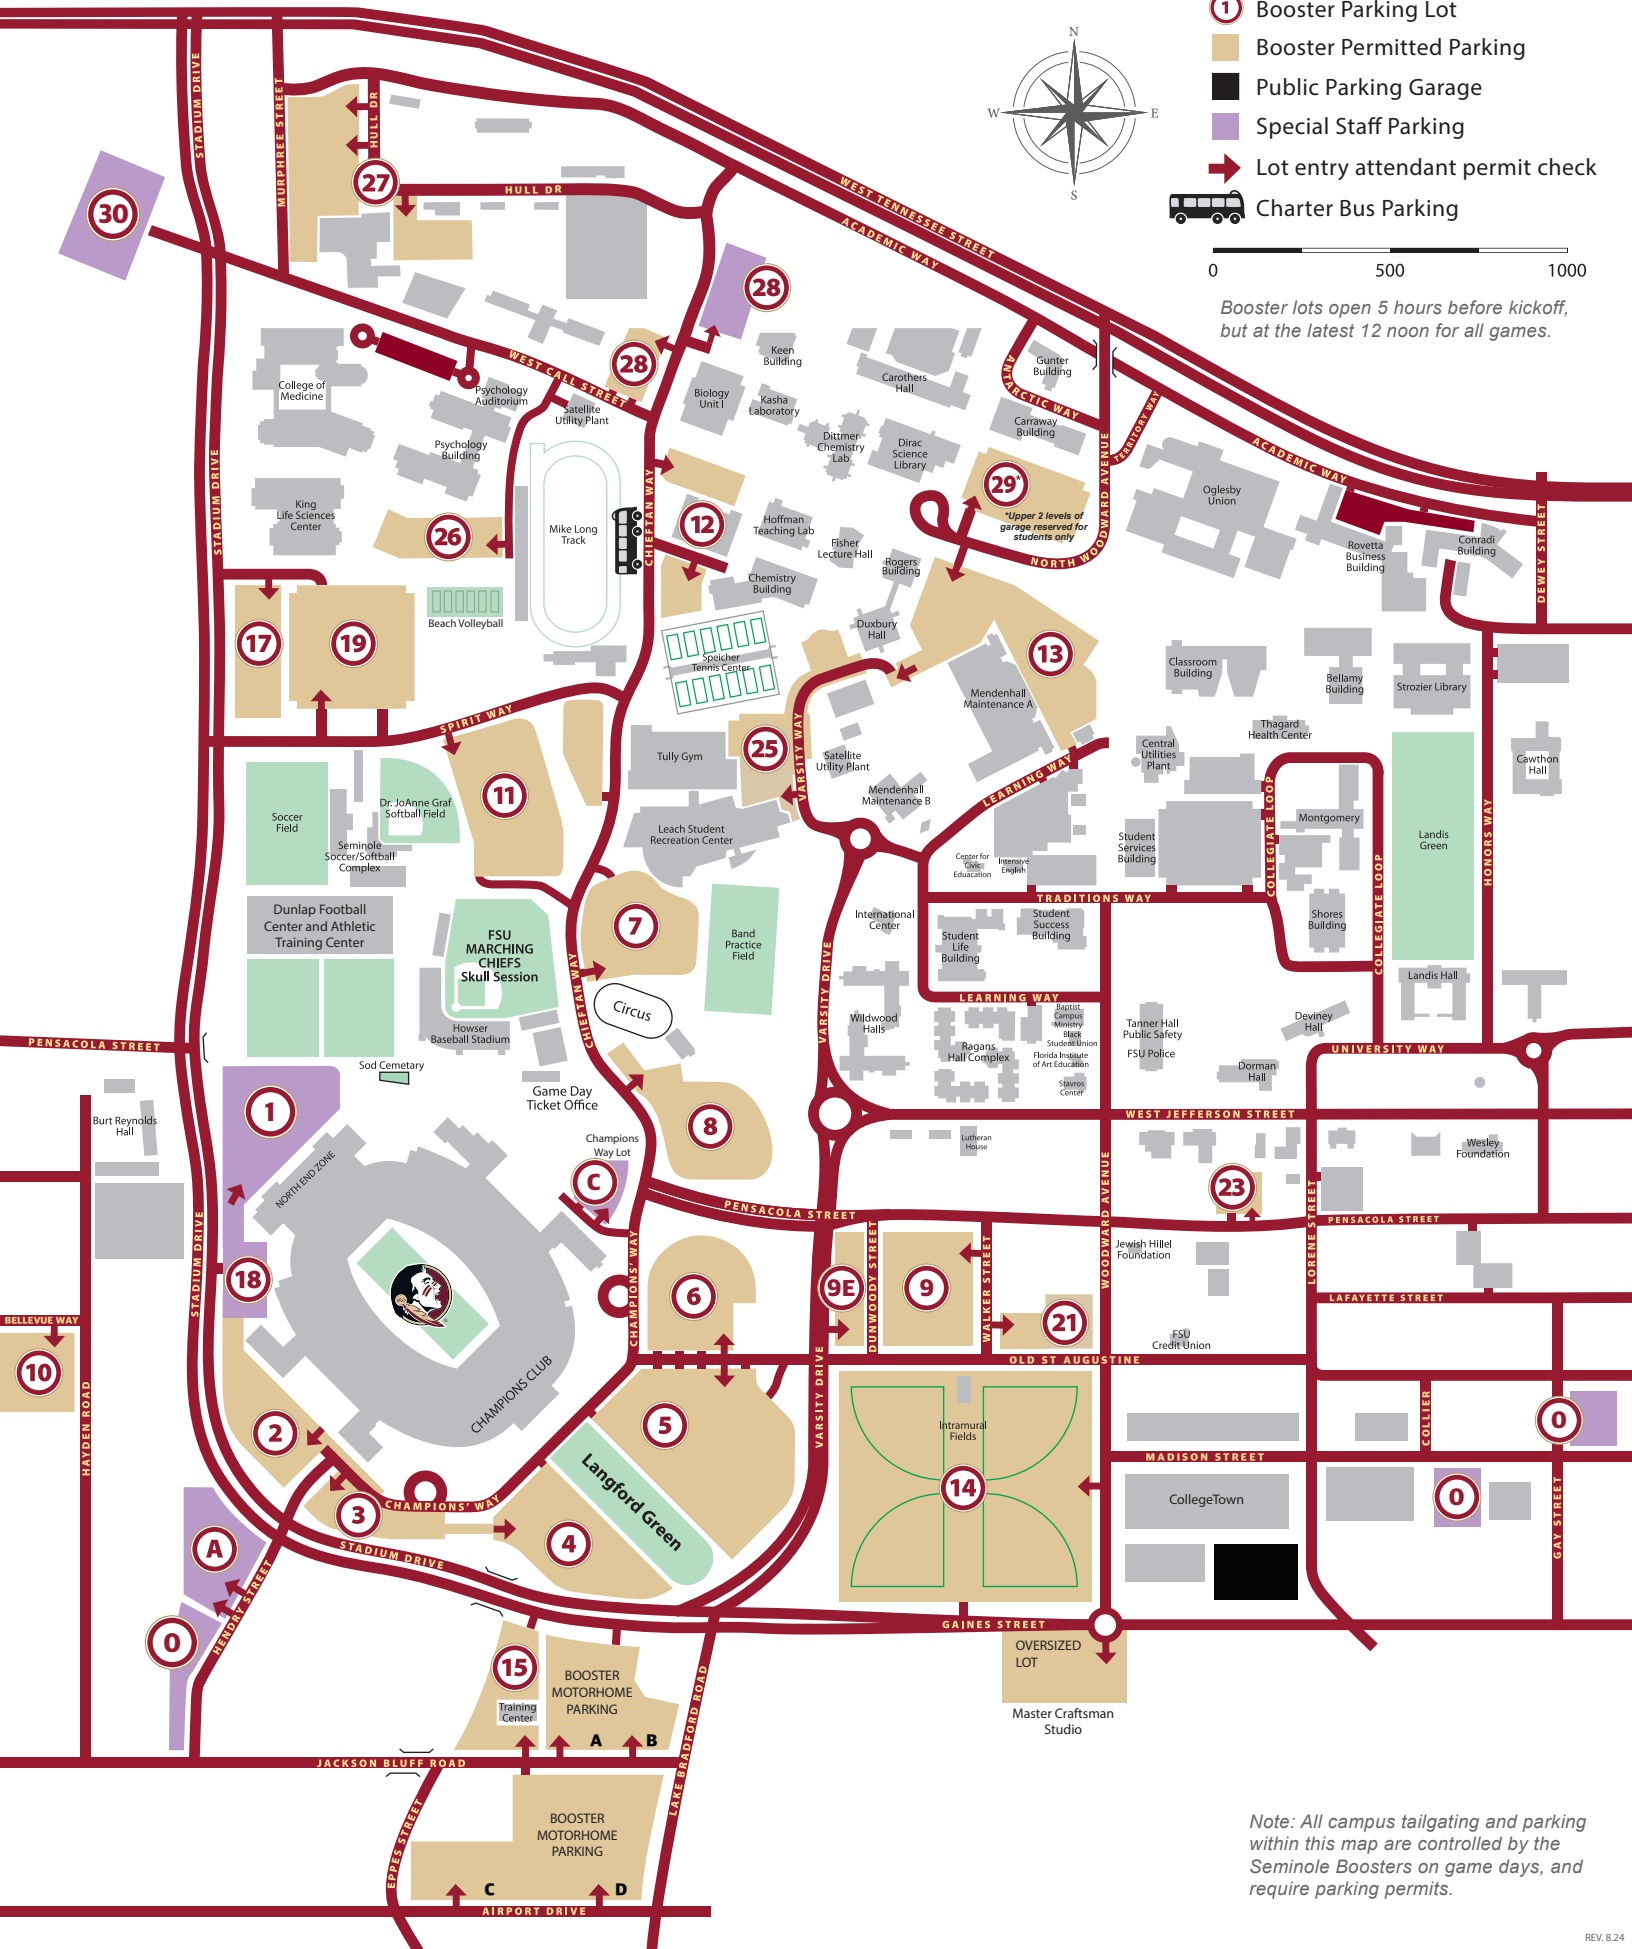

FOOTBALL PARKING MAP 2024

- 1 Booster Parking Lot
- Booster Permitted Parking
- Public Parking Garage
- Special Staff Parking
- Lot entry attendant permit check
- Charter Bus Parking

0 500 1000

Booster lots open 5 hours before kickoff, but at the latest 12 noon for all games.

Note: All campus tailgating and parking within this map are controlled by the Seminole Boosters on game days, and require parking permits.