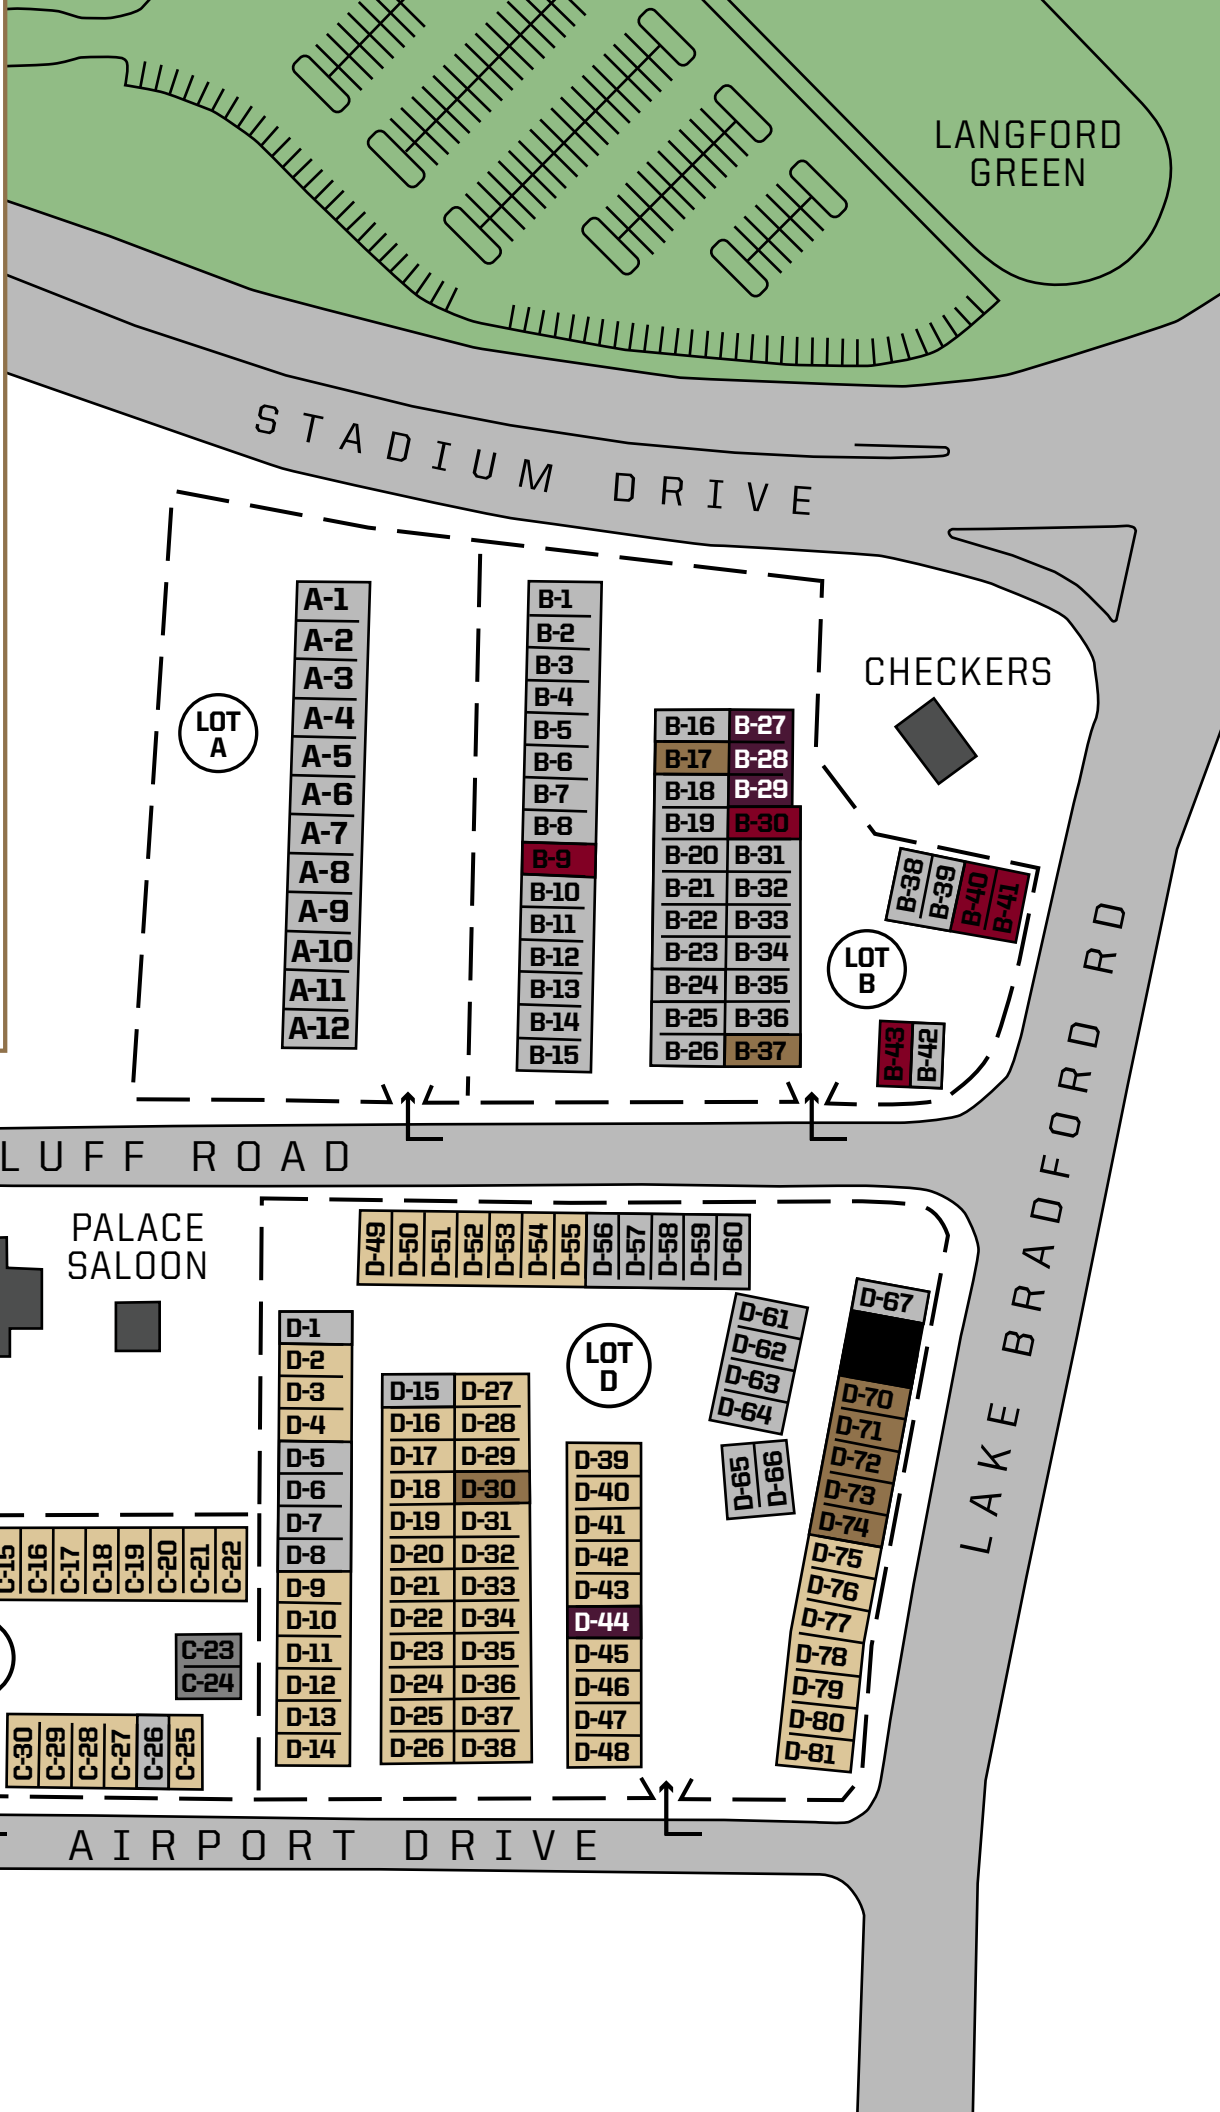

## LEGEND

Booster Parking Lot

Silver Chief & Above

Tomahawk & Above

Under 34'

Under 30'

Not Available

Can only be used if no other spaces available

LANGFORD GREEN

STADIUM DRIVE

CHECKERS

LOT A

LOT B

JACKSON BLUFF ROAD

PALACE SALOON

EPES DRIVE

LOT C

LOT D

LAKE BRADFORD RD

AIRPORT DRIVE